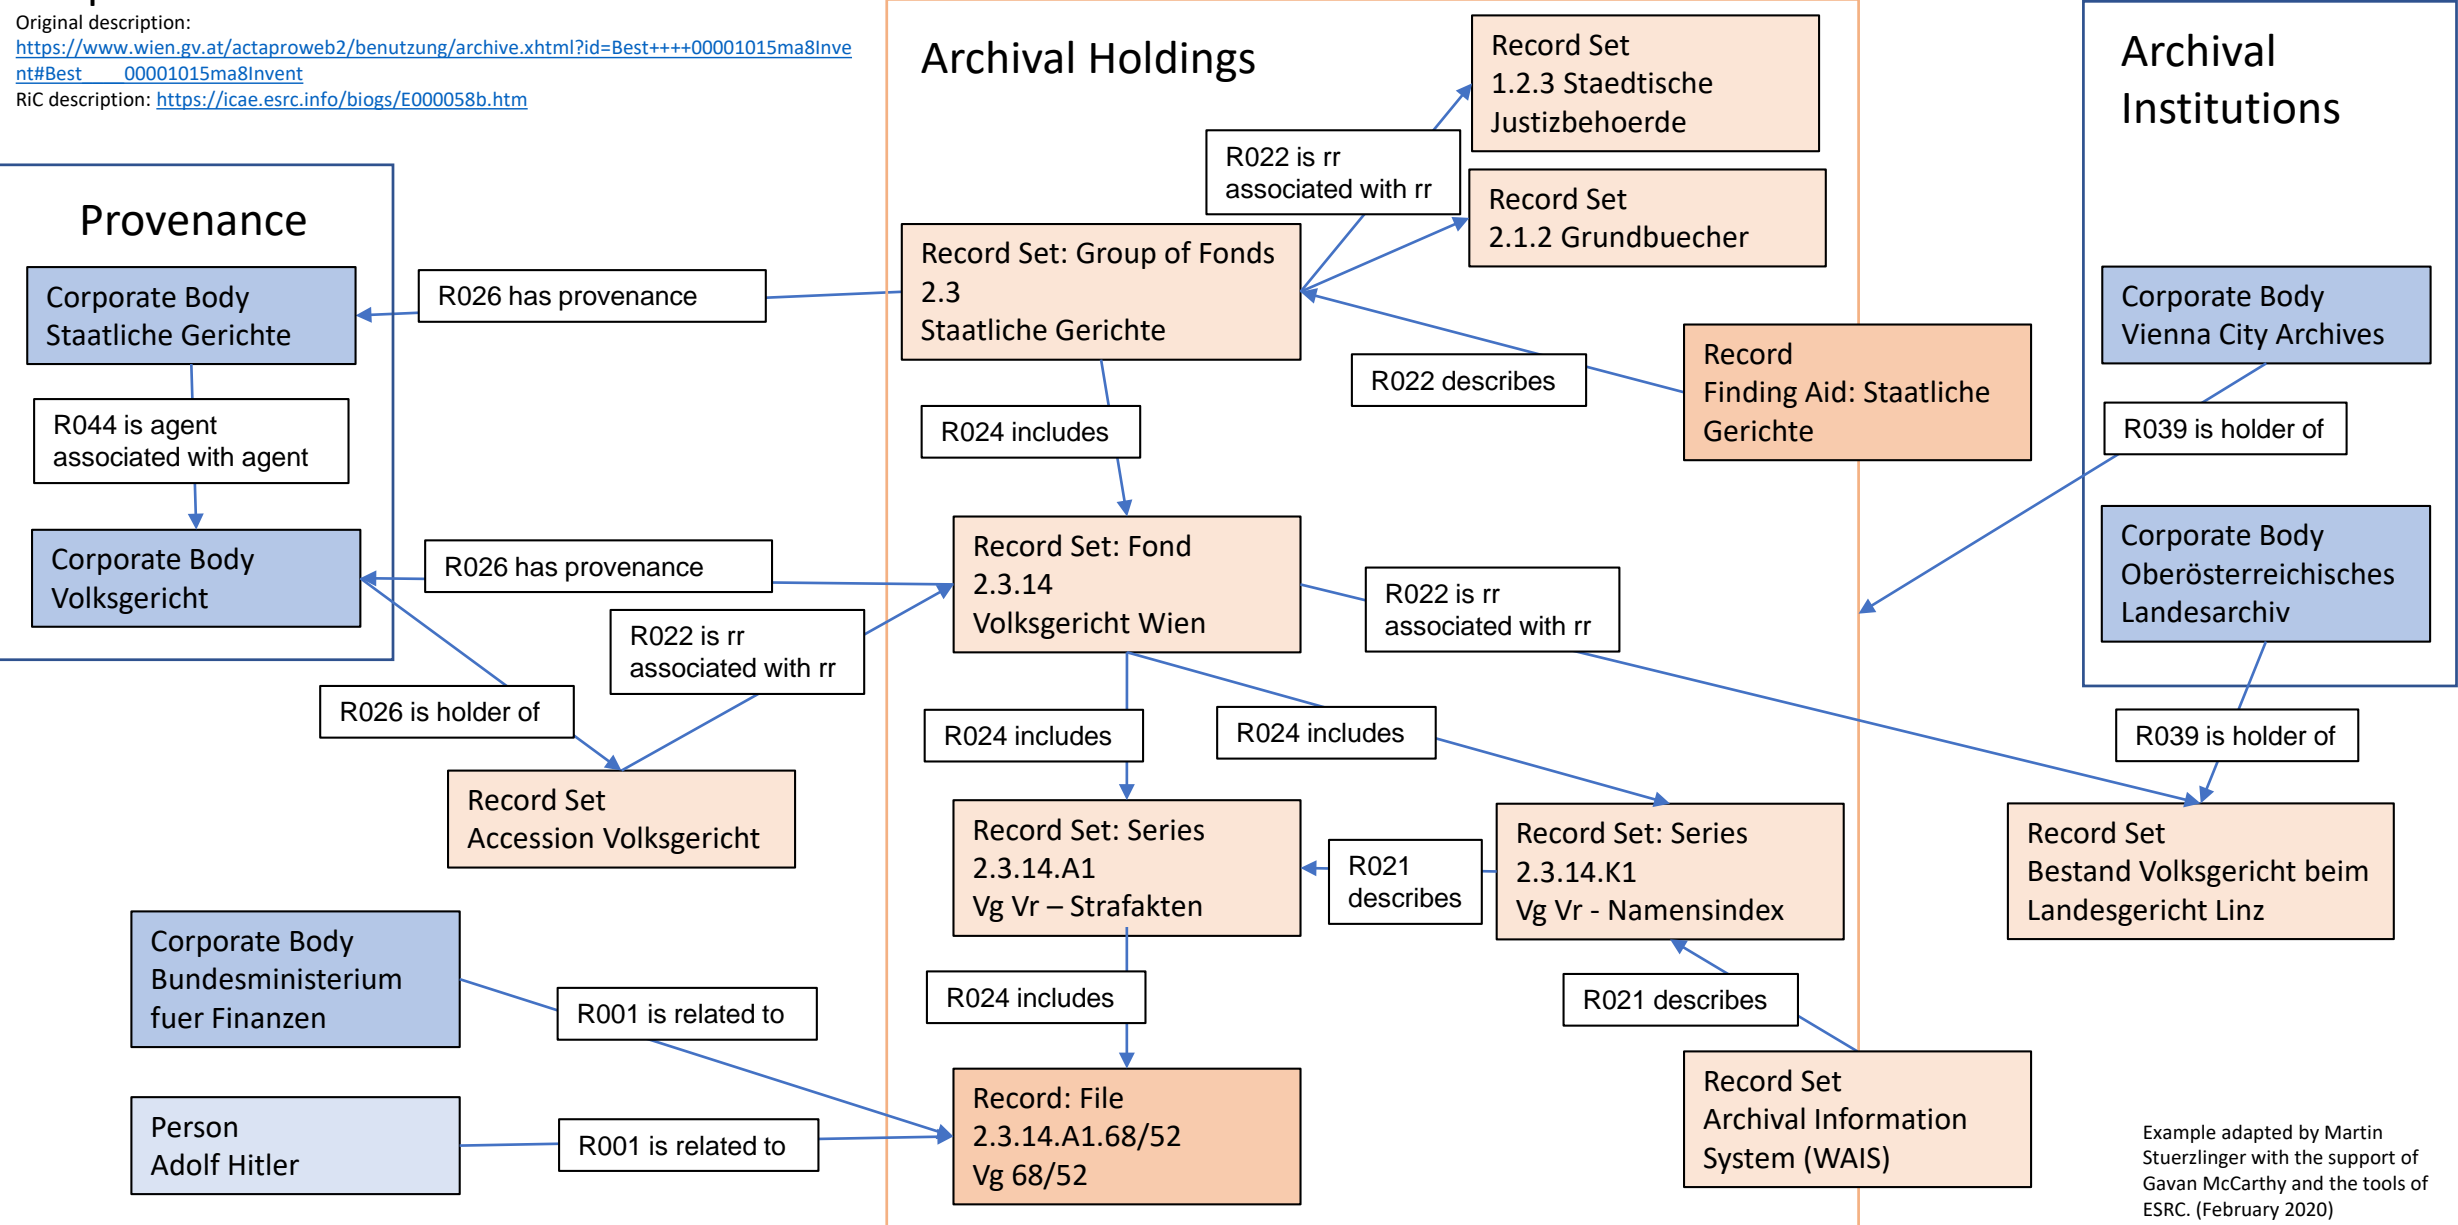

# Example of an existing ISAD(G) description from the Vienna City Archives, Austria, adapted to ICA-RiC.

Original description: [https://www.wien.gv.at/actaproweb2/benutzung/archive.xhtml?id=Best+++00001015ma8Invent#Best\\_00001015ma8Invent](https://www.wien.gv.at/actaproweb2/benutzung/archive.xhtml?id=Best+++00001015ma8Invent#Best_00001015ma8Invent)  
 RiC description: <https://icae.esrc.info/biogs/E000058b.htm>

Example adapted by Martin Stuerzlinger with the support of Gavan McCarthy and the tools of ESRC. (February 2020)